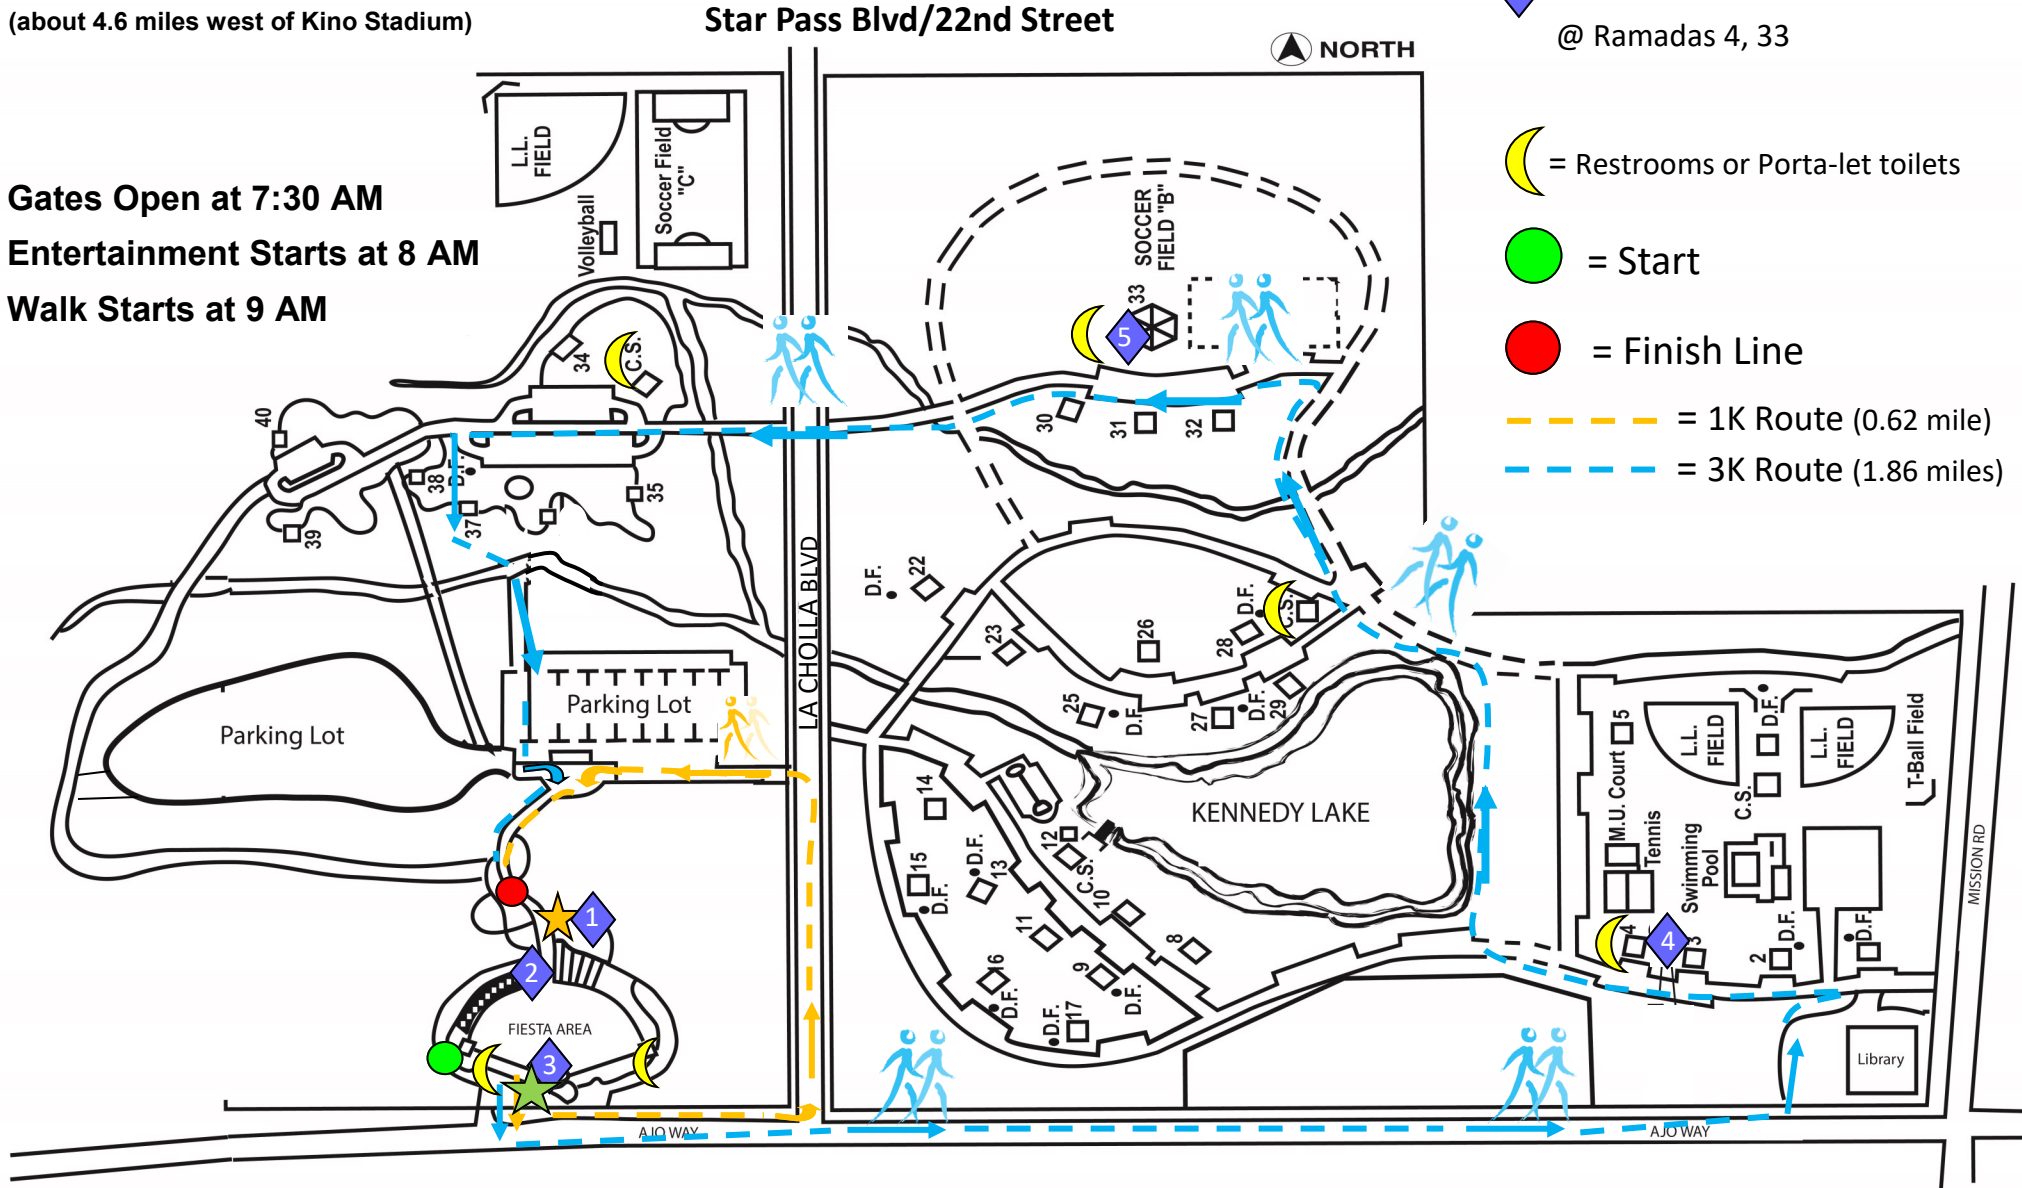

Kennedy Park, Fiesta Area

3359 S La Cholla Blvd
and Ajo Way, 85713

(about 4.6 miles west of Kino Stadium)

Parking: Entrance is north of Ajo Way
and is accessible from La Cholla Blvd

Gates Open at 7:30 AM
Entertainment Starts at 8 AM
Walk Starts at 9 AM

★ = Check-In, Team Captains & Volunteers

★ = Check-In, Entertainment & Dignitaries

◆ = Water Stations @ Ramadas 4, 33

☾ = Restrooms or Porta-let toilets

● = Start

● = Finish Line

--- = 1K Route (0.62 mile)

--- = 3K Route (1.86 miles)